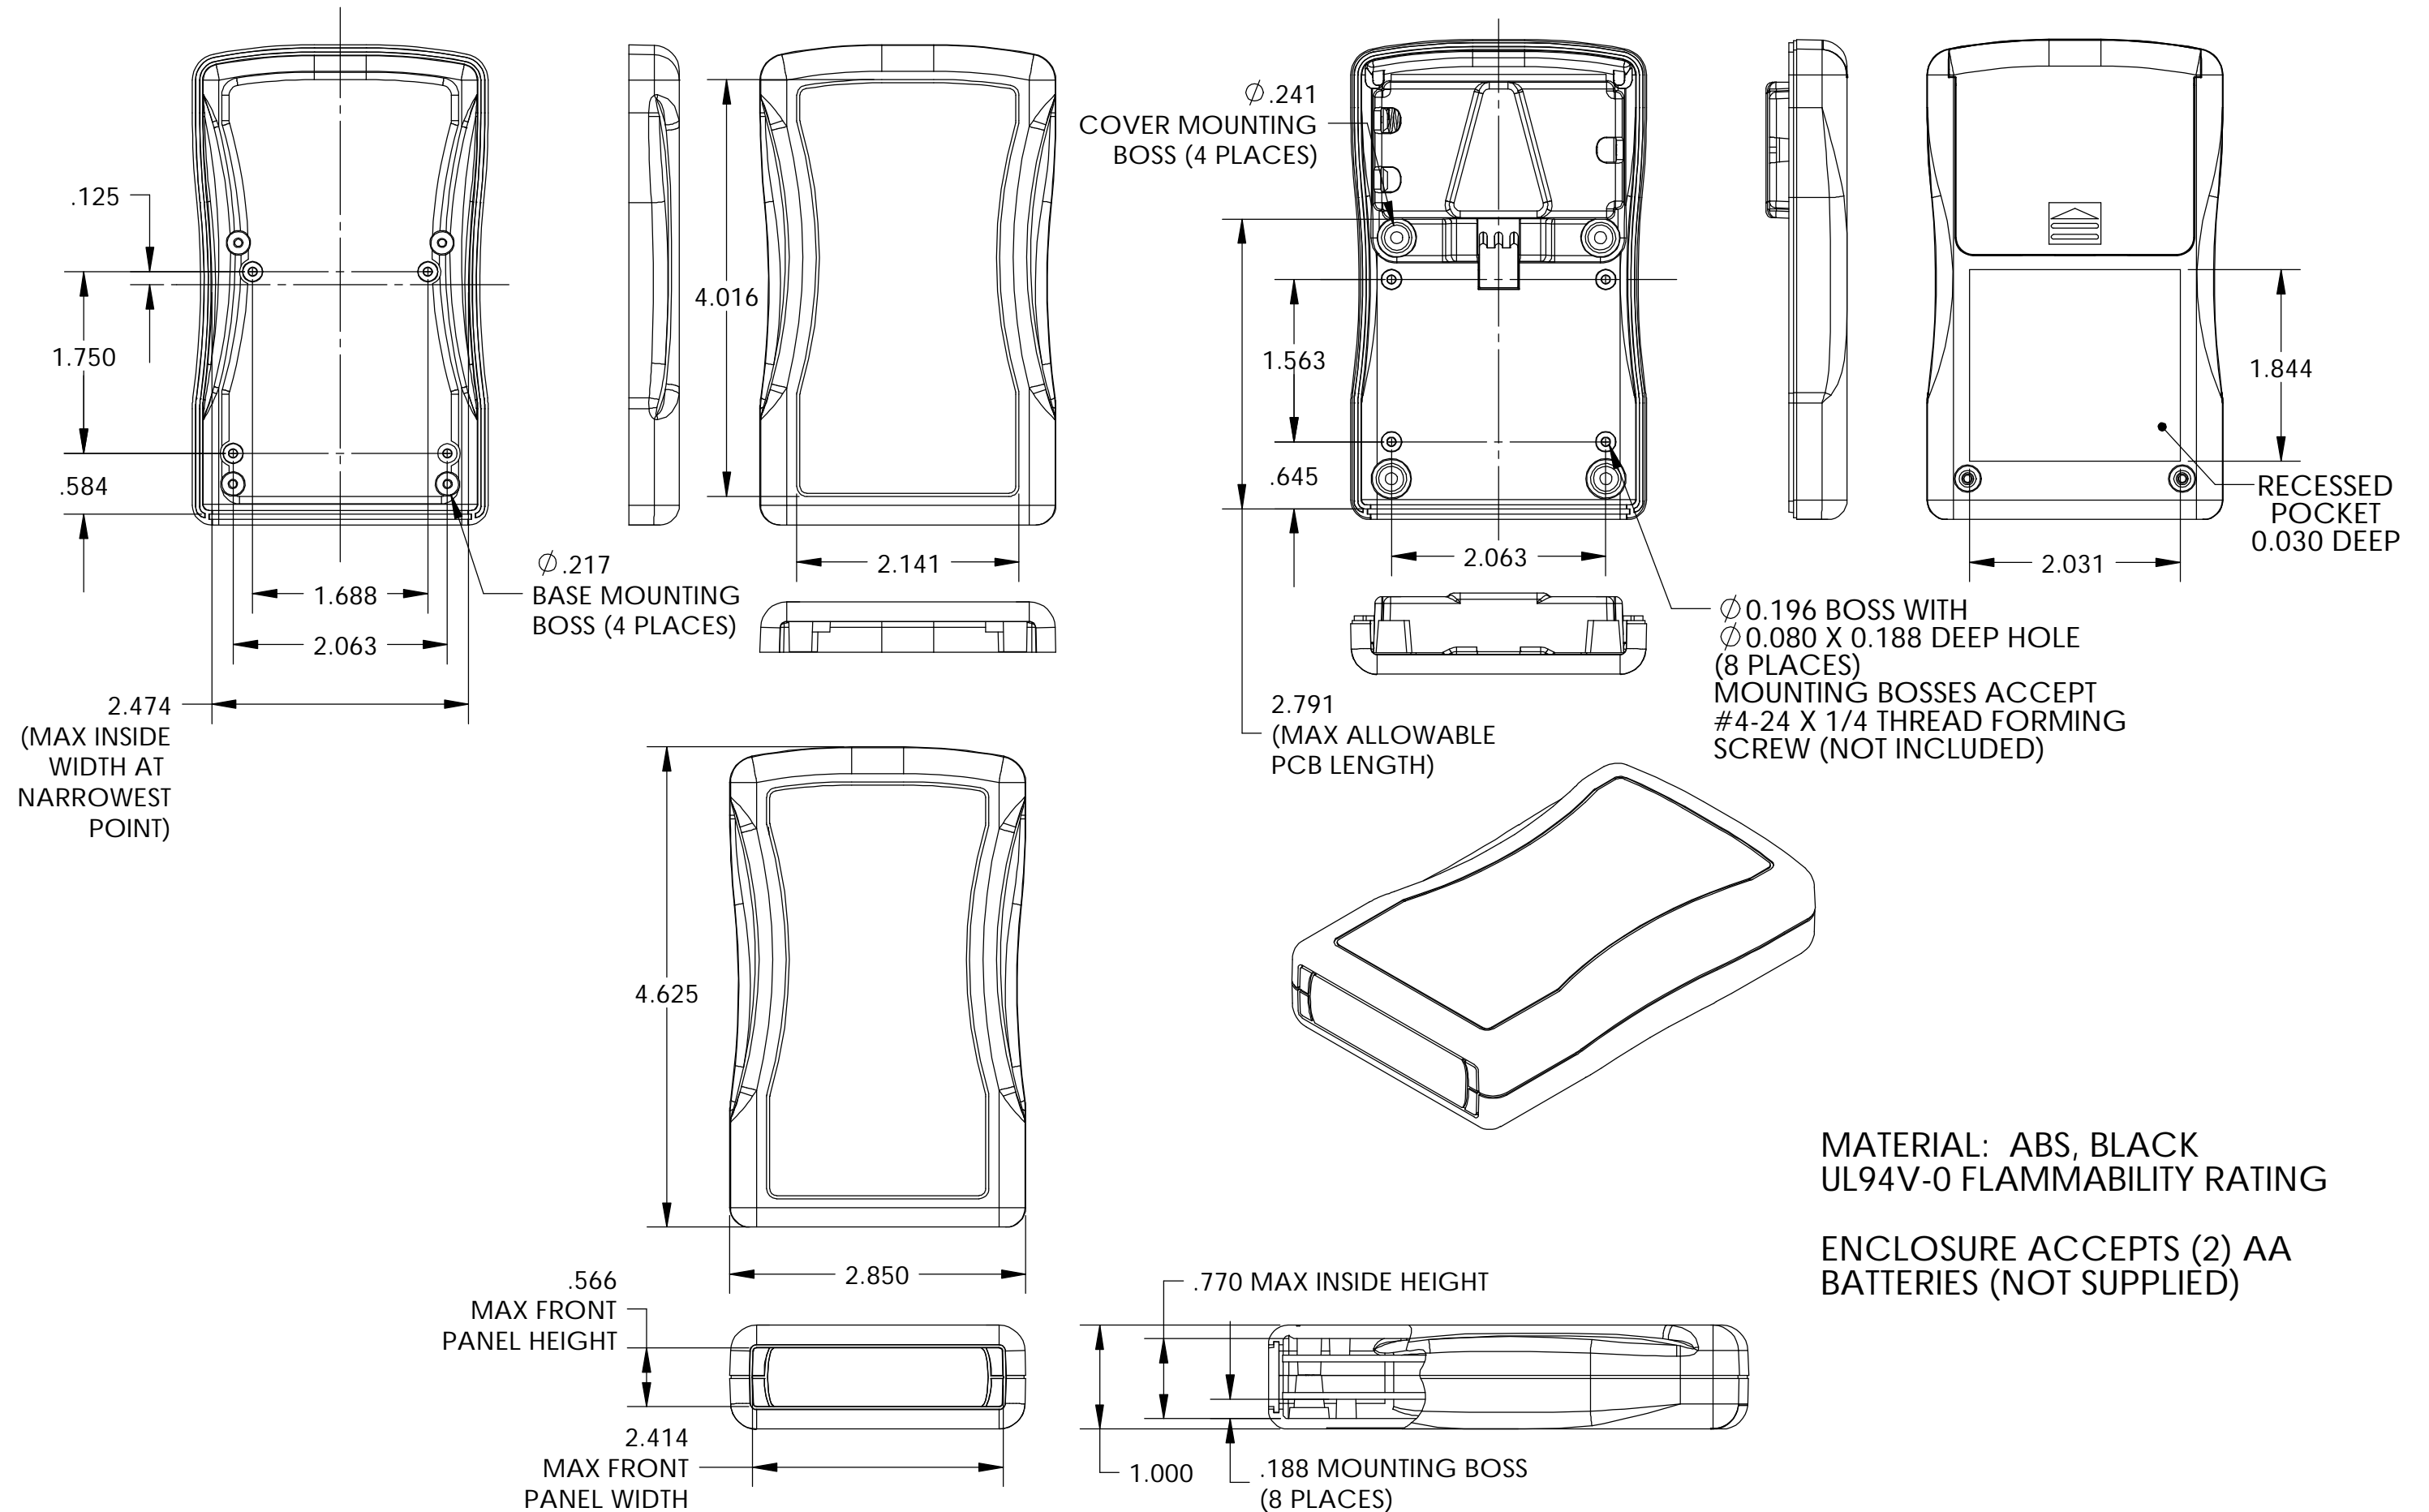

PART NAME

GRABBER STYLE K

PART No.

HH-3524

REVISION DATE

MATERIAL: ABS, BLACK
UL94V-0 FLAMMABILITY RATING

ENCLOSURE ACCEPTS (2) AA BATTERIES (NOT SUPPLIED)